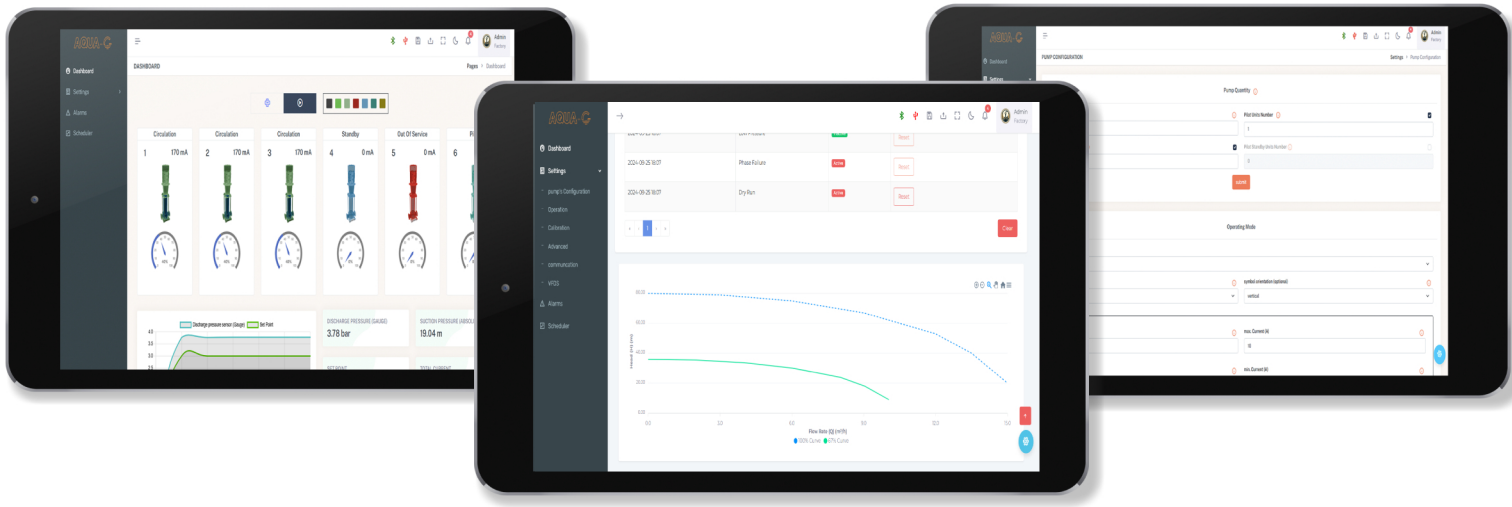

UNLEASHING MACHINE INSIGHTS

AQUA-G

THE ALL-IN-ONE  
**PUMP SYSTEM**  
CONTROLLER

UNLEASHING MACHINE INSIGHTS

**AQUA-G** is a powerful pump systems controller that provides all the features and functions needed for various water and wastewater pumping applications.

# UNMATCHED **PROTECTION** FEATURES

- Dry running prevention
- Cavitation protection (Measures NPSHa)
- Electrical overload protection.
- Zero flow auto detection
- Out-of-curve operation protection
- Reverse rotation detection
- Faulty check valve detection
- And more

# ENHANCED FUNCTIONALITY AND EFFICIENCY

- Operation scheduling
- Multiple pump configurations (duty, assist, standby, pilot)
- Fixed and variable setpoint modes for efficient operation
- Minimum performance mode for continuous water circulation
- Pipe filling for smooth initial filling
- Estimated water flow calculation
- Compatibility with any VFD brand
- Able to work with all motor starters, including
- Direct Online, multiple VFDs, single VFD, star-Delta
- and a lot more

# ADVANCED MONITORING AND DATA-ANALYTICS

**AQUA-G** offers a comprehensive suite of tools to optimize your system.

From **Data acquisition** and **analysis** to **preventive-maintenance recommendations** and **detailed event logs**, **AQUA-G** provides actionable insights that help you **AQUA-G** streamline operations, reduce downtime, and enhance overall system performance.