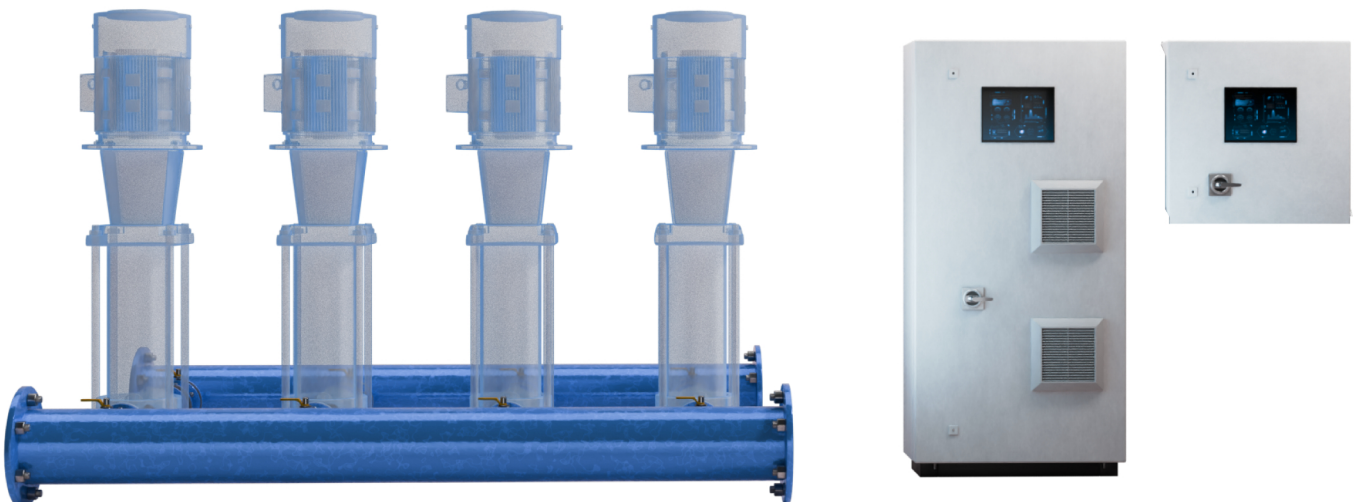

AQUA-G offers a comprehensive suite of tools to optimize your system.

From **Data acquisition** and **analysis** to **preventive-maintenance recommendations** and **detailed event logs**, **AQUA-G** provides actionable insights that help you **AQUA-G** streamline operations, reduce downtime, and enhance overall system performance.

With **AQUA-G**, you will have access to valuable data and **analytical tools** to keep your system running at peak efficiency.